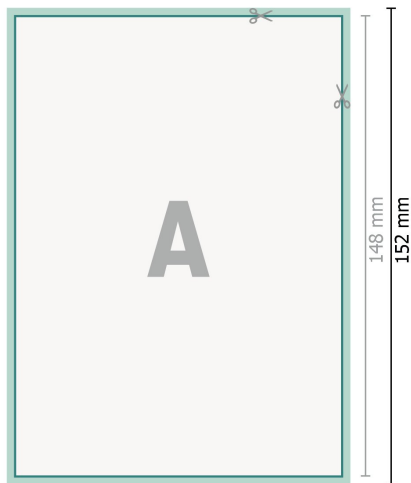

## Wedding cards portrait, A6

2 pages, 300 gsm art print paper

Front side

Reverse side

**Dataformat (incl. 2 mm bleed):**

10,9 x 15,2 cm

**bleed:**

2 mm

**Trimmed size:**

10,5 x 14,8 cm

**Safety margin:**

4 mm

Maintaining space between the text/information and the edge of the trimmed format prevents undesirable cuts.

**Explanation of symbols**

Bleed

Reading direction

Trimmed size

Data format

We will cut/perforate your product here

**Please note:**

Allow for trim allowance and safety margin according to instructions.

Arrange background graphics, images or graphics up to the edge of the data format.