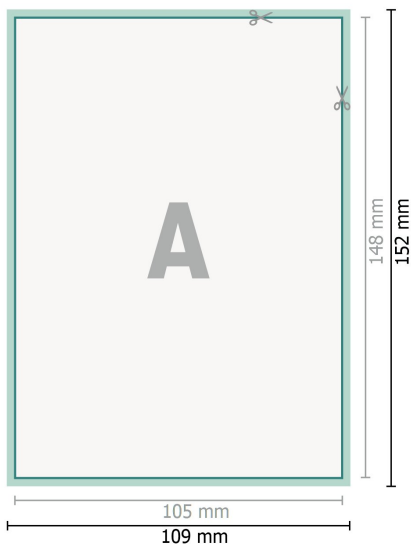

## Wedding cards portrait, A6

2 pages, 300 gsm art print paper

Front side

Reverse side

**Dataformat (incl. 2 mm bleed):**

10,9 x 15,2 cm

**bleed:**

2 mm

**Trimmed size:**

10,5 x 14,8 cm

**Safety margin:**

4 mm

Maintaining space between the text/information and the edge of the trimmed format prevents undesirable cuts.

**Explanation of symbols**

Bleed

Reading direction

Trimmed size

Data format

We will cut/perforate your product here

**Please note:**

Allow for trim allowance and safety margin according to instructions.

Arrange background graphics, images or graphics up to the edge of the data format.