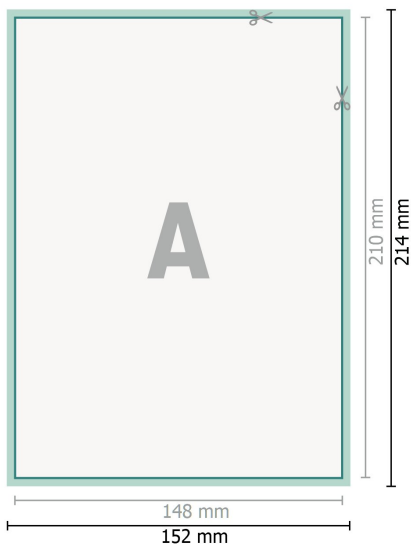

Wedding cards portrait, A5

2 pages, 300 gsm art print paper

Front side

Reverse side

Dataformat (incl. 2 mm bleed):

15,2 x 21,4 cm

bleed:

2 mm

Trimmed size:

14,8 x 21 cm

Safety margin:

4 mm

Maintaining space between the text/information and the edge of the trimmed format prevents undesirable cuts.

Explanation of symbols

 Bleed

 Reading direction

 Trimmed size

 Data format

 We will cut/perforate your product here

Please note:

Allow for trim allowance and safety margin according to instructions.

Arrange background graphics, images or graphics up to the edge of the data format.