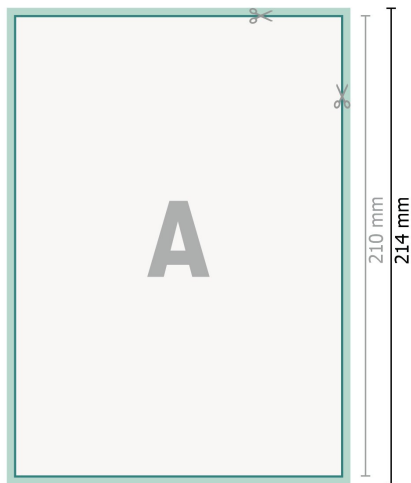

Wedding cards portrait, A5

2 pages, 300 gsm art print paper

Front side

Reverse side

Dataformat (incl. 2 mm bleed):

15,2 x 21,4 cm

bleed:

2 mm

Trimmed size:

14,8 x 21 cm

Safety margin:

4 mm

Maintaining space between the text/information and the edge of the trimmed format prevents undesirable cuts.

Explanation of symbols

 Bleed

 Reading direction

 Trimmed size

 Data format

 We will cut/perforate your product here

Please note:

Allow for trim allowance and safety margin according to instructions.

Arrange background graphics, images or graphics up to the edge of the data format.