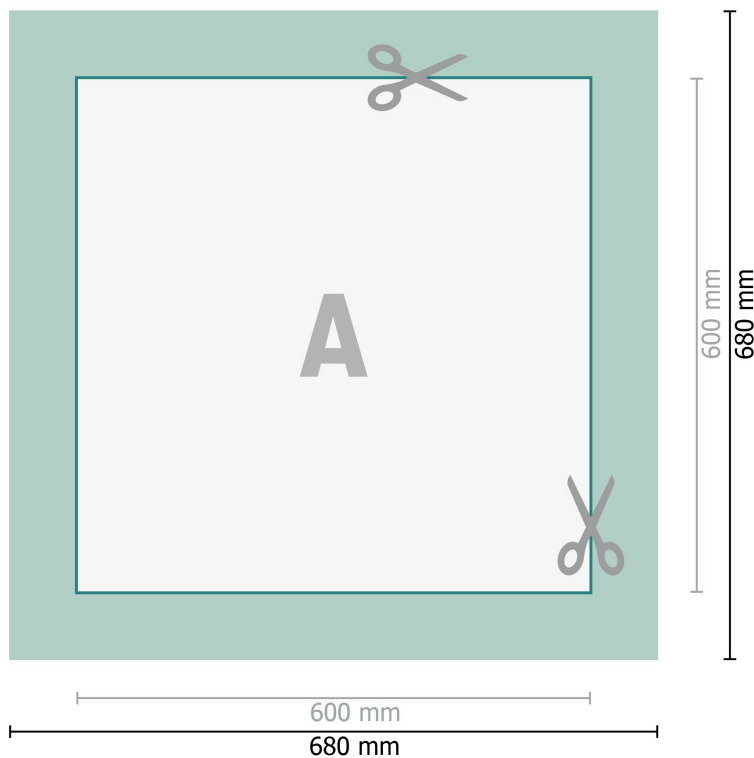

Wooden Stretcher Frame, 60 x 60 cm

**Dataformat (incl. 40 mm bleed):**

68 x 68 cm

bleed:

40 mm

Trimmed size:

60 x 60 cm

Safety margin:

15 mm

Maintaining space between the text/information and the edge of the trimmed format prevents undesirable cuts.

Please note:

Allow for trim allowance and safety margin according to instructions.

Arrange background graphics, images or graphics up to the edge of the data format.