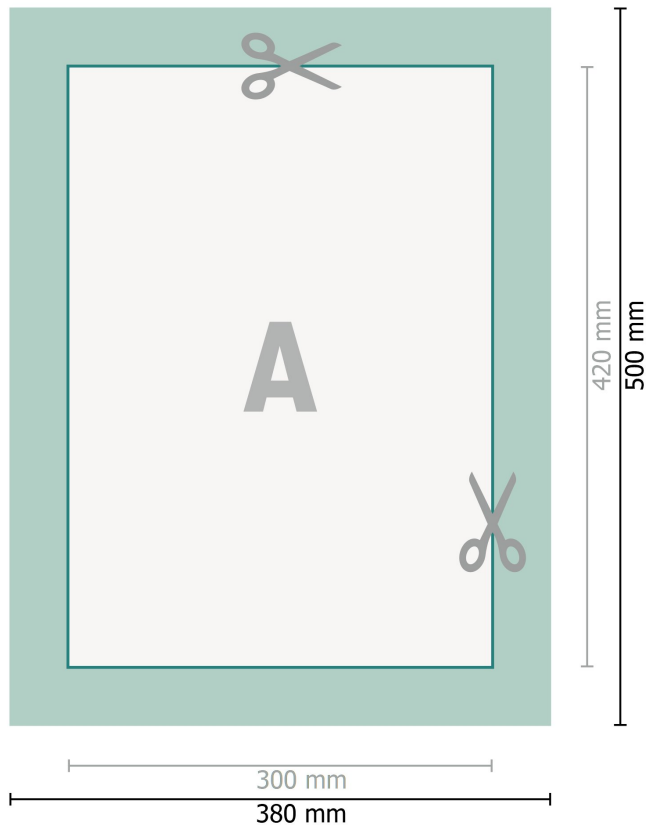

Wooden Stretcher Frame, A3

**Dataformat (incl. 40 mm bleed):**

38 x 50 cm

bleed:

40 mm

Trimmed size:

30 x 42 cm

Safety margin:

15 mm

Maintaining space between the text/information and the edge of the trimmed format prevents undesirable cuts.

Please note:

Allow for trim allowance and safety margin according to instructions.

Arrange background graphics, images or graphics up to the edge of the data format.

Tolerances may occur during production due to cutting, punching and folding processes.

Printing data: Instructions and templates can be found under the menu item *Printing data* at www.onlineprinters.ie