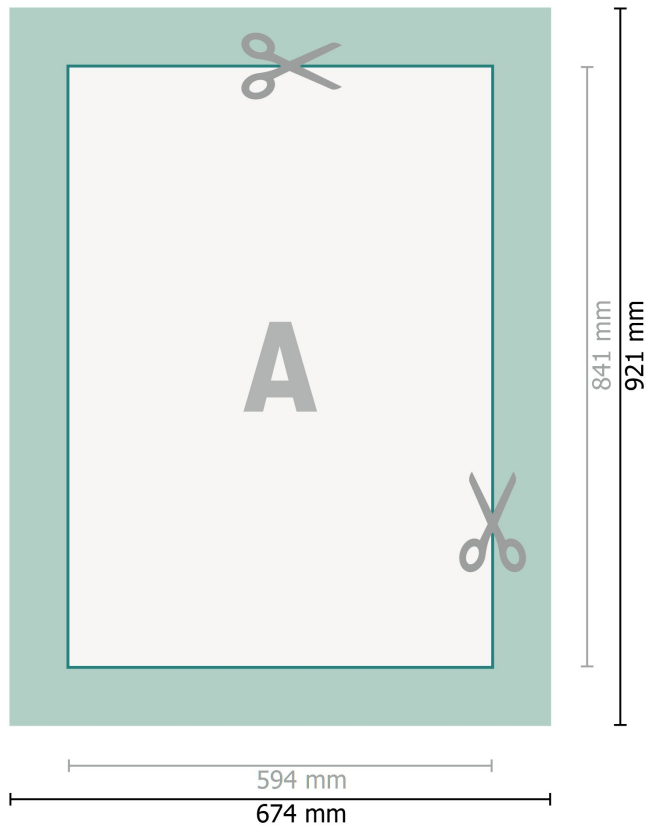

## Wooden Stretcher Frame, A1

**Dataformat (incl. 40 mm bleed):**

67,4 x 92,1 cm

**bleed:**

40 mm

**Trimmed size:**

59,4 x 84,1 cm

**Safety margin:**

15 mm

Maintaining space between the text/information and the edge of the trimmed format prevents undesirable cuts.

---

**Please note:**

Allow for trim allowance and safety margin according to instructions.

Arrange background graphics, images or graphics up to the edge of the data format.

Tolerances may occur during production due to cutting, punching and folding processes.

Printing data: Instructions and templates can be found under the menu item *Printing data* at [www.onlineprinters.ie](http://www.onlineprinters.ie)