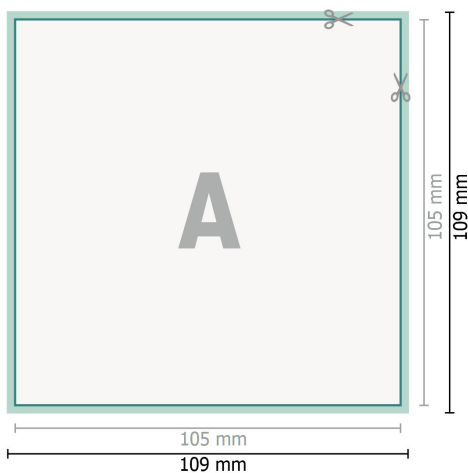

Thank you cards, A6 square

2 pages, 300 gsm art print paper

Front side

Reverse side

Dataformat (incl. 2 mm bleed):

10,9 x 10,9 cm

bleed:

2 mm

Trimmed size:

10,5 x 10,5 cm

Safety margin:

4 mm

Maintaining space between the text/information and the edge of the trimmed format prevents undesirable cuts.

Explanation of symbols

 Bleed

 Reading direction

 Trimmed size

 Data format

 We will cut/perforate your product here

Please note:

Allow for trim allowance and safety margin according to instructions.

Arrange background graphics, images or graphics up to the edge of the data format.