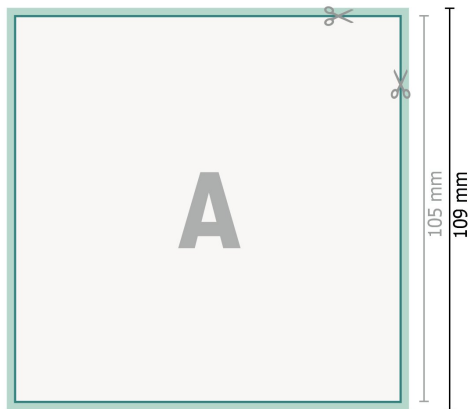

Thank you cards, A6 square

2 pages, 300 gsm art print paper

Front side

Reverse side

Dataformat (incl. 2 mm bleed):

10,9 x 10,9 cm

bleed:

2 mm

Trimmed size:

10,5 x 10,5 cm

Safety margin:

4 mm

Maintaining space between the text/information and the edge of the trimmed format prevents undesirable cuts.

Explanation of symbols

 Bleed

 Reading direction

 Trimmed size

 Data format

 We will cut/perforate your product here

Please note:

Allow for trim allowance and safety margin according to instructions.

Arrange background graphics, images or graphics up to the edge of the data format.