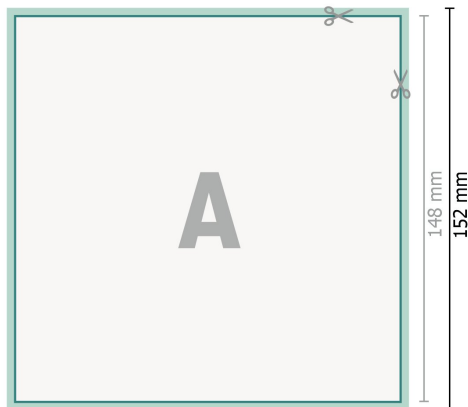

Thank you cards, A5 square

2 pages, 300 gsm art print paper

Front side

Reverse side

Dataformat (incl. 2 mm bleed):

15,2 x 15,2 cm

bleed:

2 mm

Trimmed size:

14,8 x 14,8 cm

Safety margin:

4 mm

Maintaining space between the text/information and the edge of the trimmed format prevents undesirable cuts.

Explanation of symbols

-  Bleed
-  Reading direction
-  Trimmed size
-  Data format
-  We will cut/perforate your product here

Please note:

Allow for trim allowance and safety margin according to instructions.

Arrange background graphics, images or graphics up to the edge of the data format.

Tolerances may occur during production due to cutting, punching and folding processes.