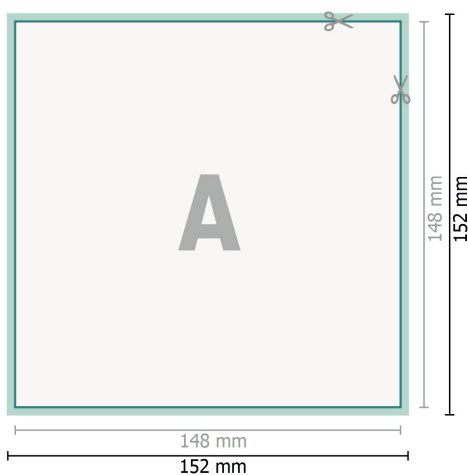

Thank you cards, A5 square

2 pages, 300 gsm art print paper

Front side

Reverse side

Dataformat (incl. 2 mm bleed):

15,2 x 15,2 cm

bleed:

2 mm

Trimmed size:

14,8 x 14,8 cm

Safety margin:

4 mm

Maintaining space between the text/information and the edge of the trimmed format prevents undesirable cuts.

Explanation of symbols

-  Bleed
-  Reading direction
-  Trimmed size
-  Data format
-  We will cut/perforate your product here

Please note:

Allow for trim allowance and safety margin according to instructions.

Arrange background graphics, images or graphics up to the edge of the data format.

Tolerances may occur during production due to cutting, punching and folding processes.