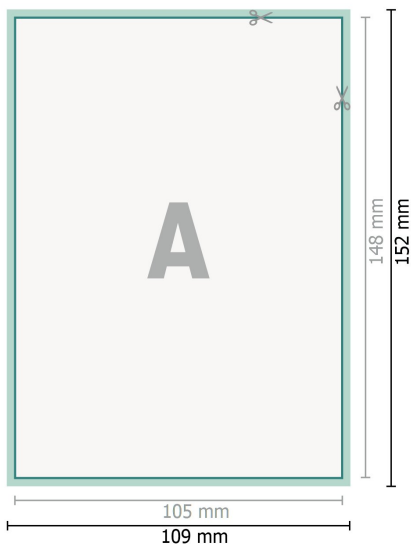

## Thank you cards portrait, A6

2 pages, 300 gsm art print paper

Front side

Reverse side

**Dataformat (incl. 2 mm bleed):**

10,9 x 15,2 cm

**bleed:**

2 mm

**Trimmed size:**

10,5 x 14,8 cm

**Safety margin:**

4 mm

Maintaining space between the text/information and the edge of the trimmed format prevents undesirable cuts.

**Explanation of symbols**

 Bleed

 Reading direction

 Trimmed size

 Data format

 We will cut/perforate your product here

---

**Please note:**

Allow for trim allowance and safety margin according to instructions.

Arrange background graphics, images or graphics up to the edge of the data format.