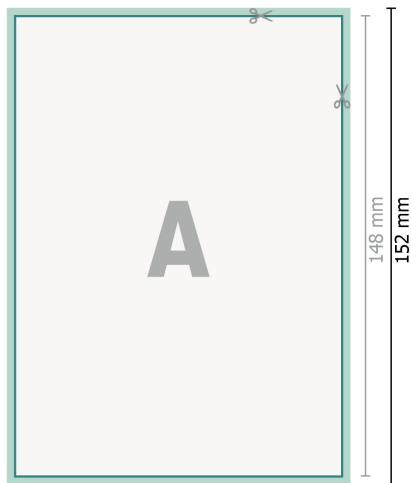

## Thank you cards portrait, A6

2 pages, 300 gsm art print paper

Front side

Reverse side

**Dataformat (incl. 2 mm bleed):**

10,9 x 15,2 cm

**bleed:**

2 mm

**Trimmed size:**

10,5 x 14,8 cm

**Safety margin:**

4 mm

Maintaining space between the text/information and the edge of the trimmed format prevents undesirable cuts.

**Explanation of symbols**

 Bleed

 Reading direction

 Trimmed size

 Data format

 We will cut/perforate your product here

---

**Please note:**

Allow for trim allowance and safety margin according to instructions.

Arrange background graphics, images or graphics up to the edge of the data format.