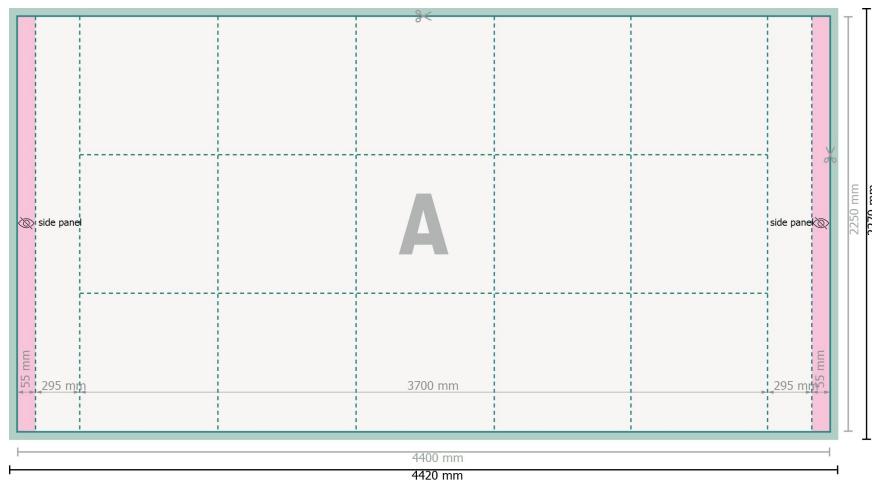

## Folding fabric incl. print, 370 x 225 cm

**Dataformat (incl. 10 mm inlay):**  
442 x 227 cm

**Inlay:**  
10 mm

**Trimmed size:**  
440 x 225 cm

**Trimmed size (closed):**  
370 x 225 cm

**Safety margin:**  
50 mm

Maintaining space between the text/information and the edge of the trimmed format prevents undesirable cuts.

### Explanation of symbols

**A** Reading direction

— Trimmed size

— Data format

— Limited visibility area

— inlay

### Please note:

Allow for trim allowance and safety margin according to instructions.

Arrange background graphics, images or graphics up to the edge of the data format.

Tolerances may occur during production due to cutting, punching and folding processes.