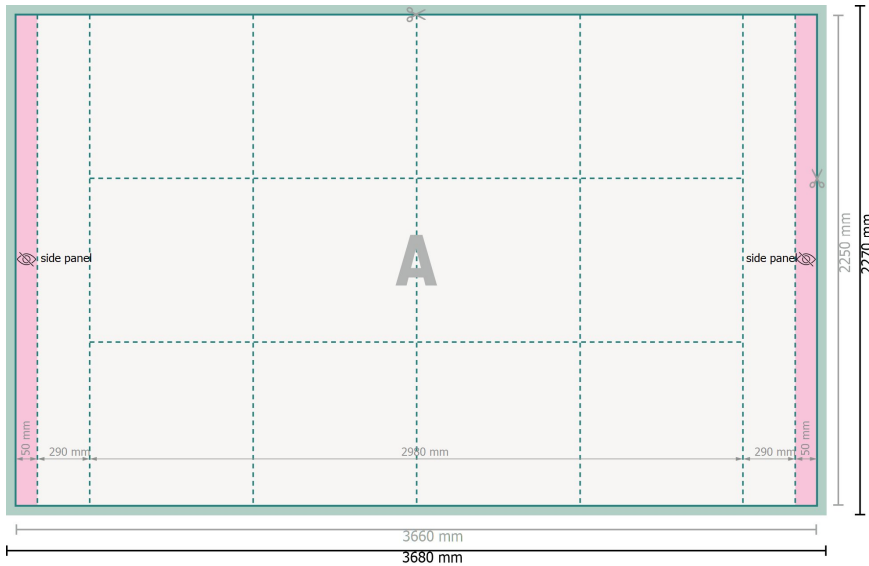

## Folding fabric print, 298 x 225 cm

**Dataformat (incl. 10 mm inlay):**  
368 x 227 cm

**Inlay:**  
10 mm

**Trimmed size:**  
366 x 225 cm

**Safety margin:**  
50 mm

Maintaining space between the text/information and the edge of the trimmed format prevents undesirable cuts.

### Explanation of symbols

**A** Reading direction

— Trimmed size

— Data format

— Limited visibility area

— inlay

### Please note:

Allow for trim allowance and safety margin according to instructions.

Arrange background graphics, images or graphics up to the edge of the data format.

Tolerances may occur during production due to cutting, punching and folding processes.