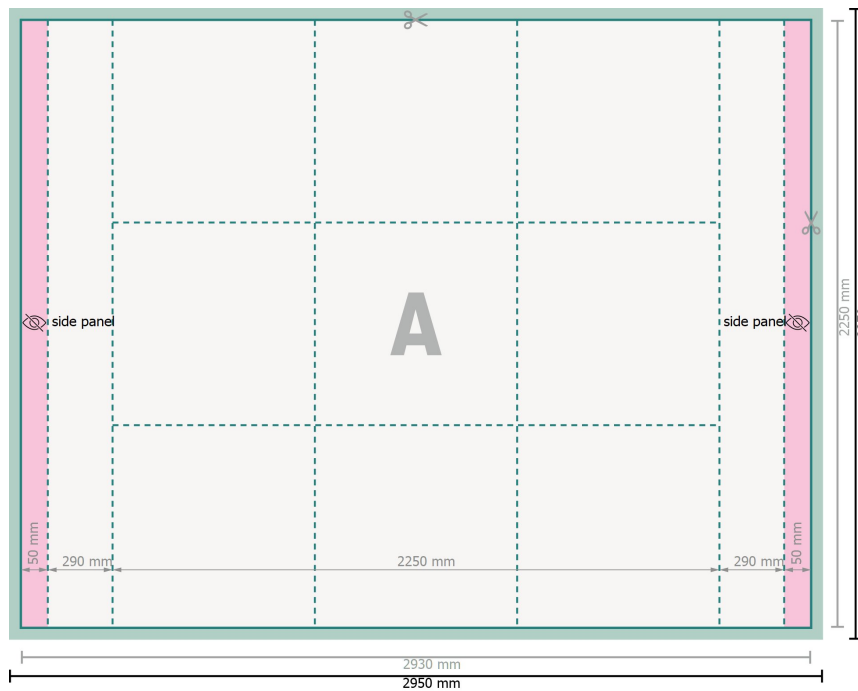

## Folding fabric print, 225 x 225 cm

### Dataformat (incl. 10 mm inlay):

295 x 227 cm

### Trimmed size:

293 x 225 cm

### Explanation of symbols

**A** Reading direction

—|— Trimmed size

—| Data format

■ Limited visibility area

■ inlay