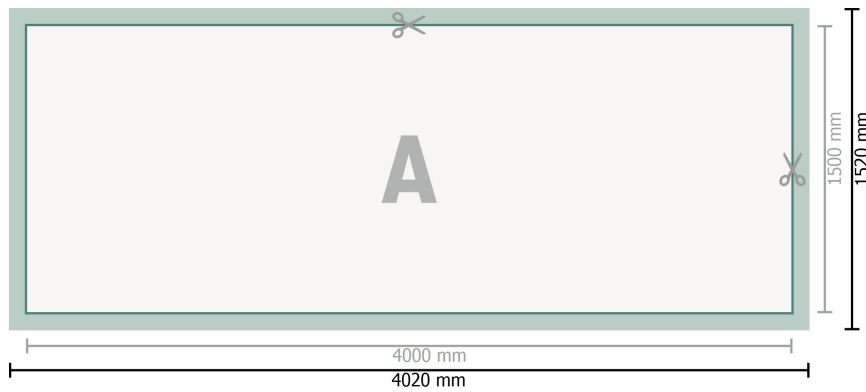

## PVC Tarpaulins, 400 x 150 cm

**Dataformat (incl. 10 mm bleed):**  
402 x 152 cm

**Trimmed size:**  
400 x 150 cm

**Safety margin:**  
50 mm

Maintaining space between the text/information and the edge of the trimmed format prevents undesirable cuts.

### Explanation of symbols

-  Bleed
-  Reading direction
-  Trimmed size
-  Data format
-  We will cut/perforate your product here

---

### Please note:

Allow for trim allowance and safety margin according to instructions.

Arrange background graphics, images or graphics up to the edge of the data format.

Tolerances may occur during production due to cutting, punching and folding processes.