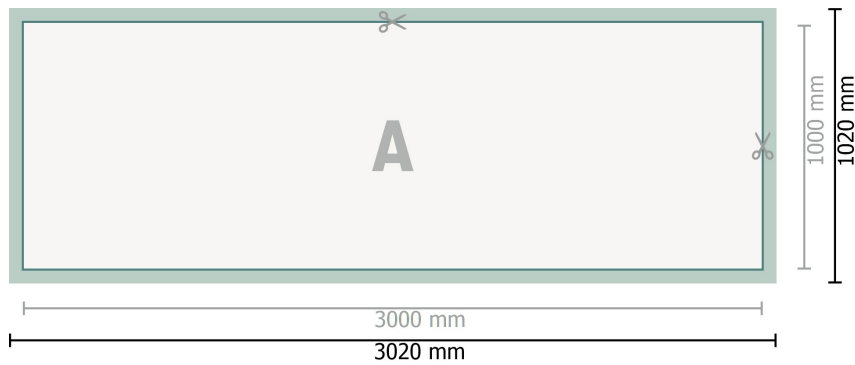

## PVC Tarpaulins, 300 x 100 cm

**Dataformat (incl. 10 mm bleed):**

302 x 102 cm

**Trimmed size:**

300 x 100 cm

**Safety margin:**

50 mm

Maintaining space between the text/information and the edge of the trimmed format prevents undesirable cuts.

**Explanation of symbols**

 Bleed

 Reading direction

 Trimmed size

 Data format

 We will cut/perforate your product here

---

**Please note:**

Allow for trim allowance and safety margin according to instructions.

Arrange background graphics, images or graphics up to the edge of the data format.

Tolerances may occur during production due to cutting, punching and folding processes.