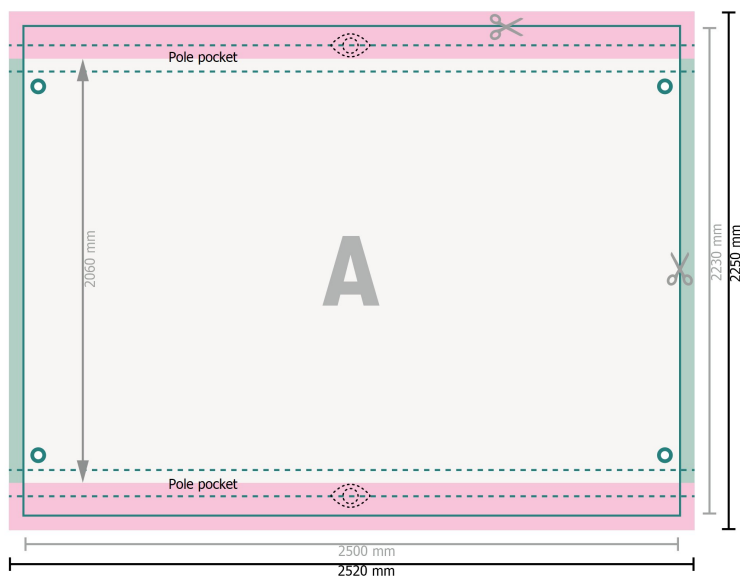

Scaffold banners, 250 x 206 cm

top and bottom, 6 cm

● eyelets

Data format:

252 x 225 cm

Trimmed size:

250 x 223 cm

Visible area:

250 x 206 cm

Safety margin:

40 mm

Maintaining space between the text/information and the edge of the trimmed format prevents undesirable cuts.

Explanation of symbols

 Bleed

 Reading direction

 Trimmed size

 Data format

 We will cut/perforate your product here

Please note:

Allow for trim allowance and safety margin according to instructions.

Arrange background graphics, images or graphics up to the edge of the data format.

Tolerances may occur during production due to cutting, punching and folding processes.

Printing data: Instructions and templates can be found under the menu item *Printing data* at www.onlineprinters.ie