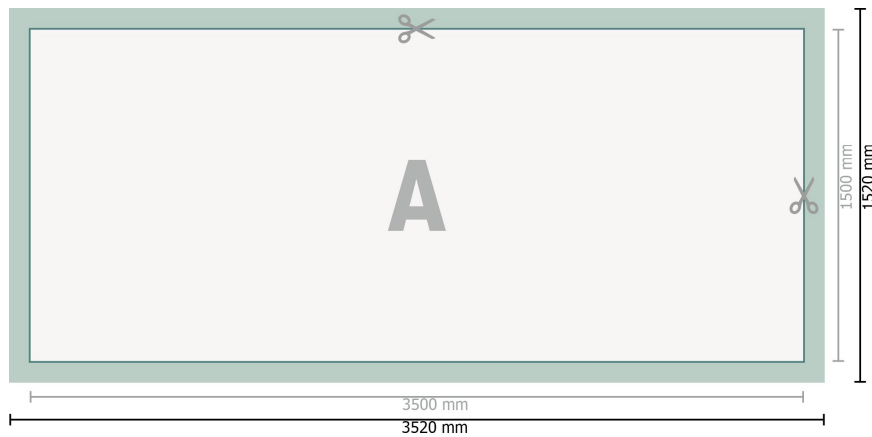

## PVC Tarpaulins, 350 x 150 cm

**Dataformat (incl. 10 mm bleed):**  
352 x 152 cm

**Trimmed size:**  
350 x 150 cm

**Safety margin:**  
50 mm

Maintaining space between the text/information and the edge of the trimmed format prevents undesirable cuts.

### Explanation of symbols

-  Bleed
-  Reading direction
-  Trimmed size
-  Data format
-  We will cut/perforate your product here

---

### Please note:

Allow for trim allowance and safety margin according to instructions.

Arrange background graphics, images or graphics up to the edge of the data format.

Tolerances may occur during production due to cutting, punching and folding processes.