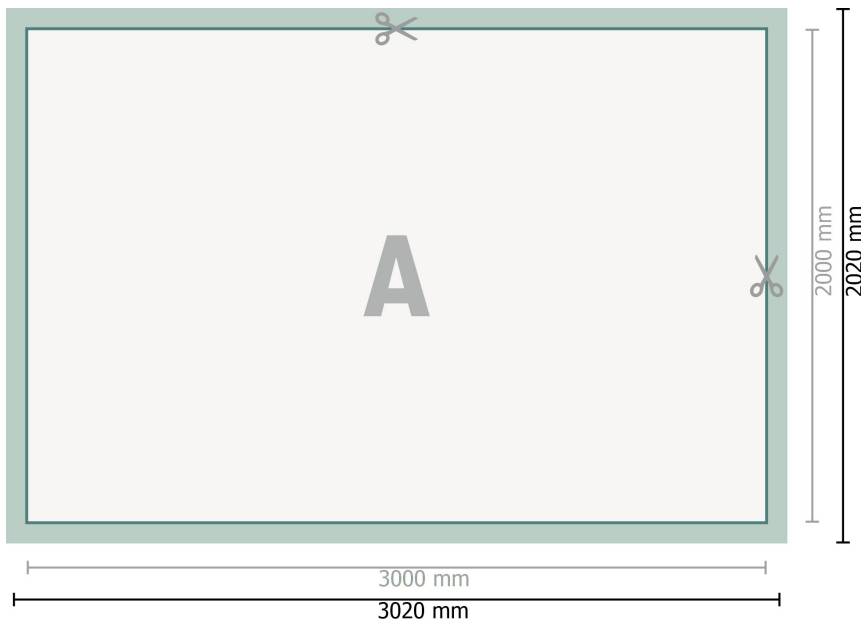

PVC Tarpaulins, 300 x 200 cm

Dataformat (incl. 10 mm bleed):

302 x 202 cm

Trimmed size:

300 x 200 cm

Safety margin:

50 mm

Maintaining space between the text/information and the edge of the trimmed format prevents undesirable cuts.

Explanation of symbols

 Bleed

 Reading direction

 Trimmed size

 Data format

 We will cut/perforate your product here

Please note:

Allow for trim allowance and safety margin according to instructions.

Arrange background graphics, images or graphics up to the edge of the data format.

Tolerances may occur during production due to cutting, punching and folding processes.

Printing data: Instructions and templates can be found under the menu item *Printing data* at www.onlineprinters.ie