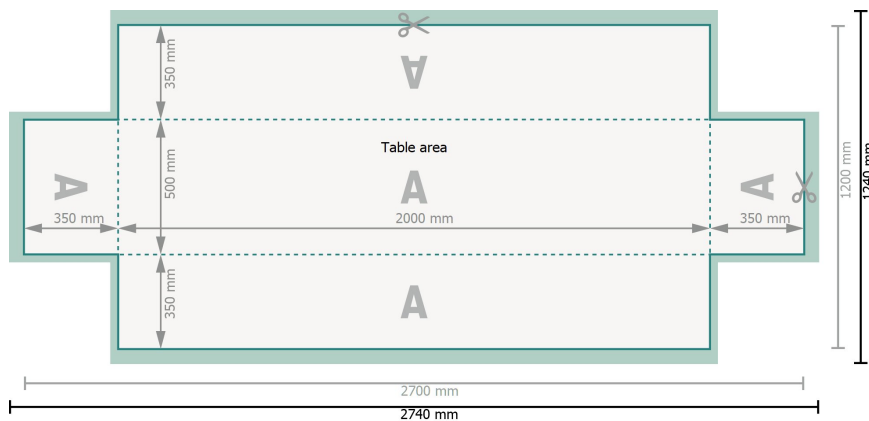

Datasheet

Beer table covers, 200 x 50 cm

35 cm, 220 gsm polyester fabric

Dataformat (incl. 20 mm bleed):
274 x 124 cm

Trimmed size:
270 x 120 cm

Safety margin:
3 mm

Maintaining space between the text/information and the edge of the trimmed format prevents undesirable cuts.

Explanation of symbols

-  Bleed
-  Reading direction
-  Trimmed size
-  Data format
-  We will cut/perforate your product here

Please note:

Allow for trim allowance and safety margin according to instructions.

Arrange background graphics, images or graphics up to the edge of the data format.

Tolerances may occur during production due to cutting, punching and folding processes.

Printing data: Instructions and templates can be found under the menu item *Printing data* at www.onlineprinters.ie