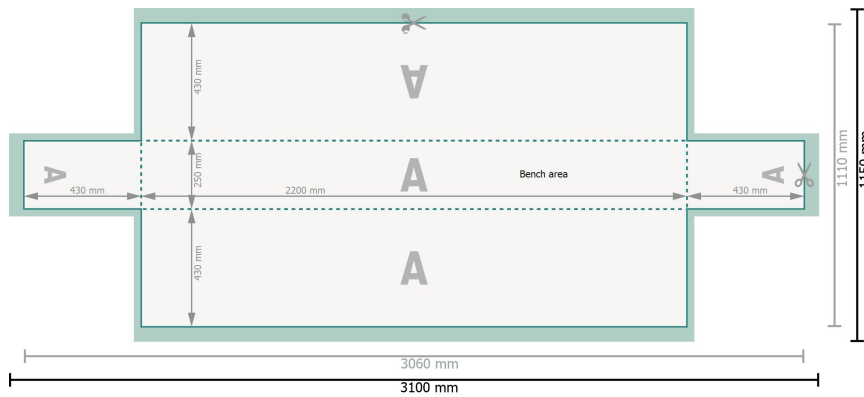

Beer bench covers, 220 x 25 cm

Dataformat (incl. 20 mm bleed):
310 x 115 cm

Trimmed size:
306 x 111 cm

Safety margin:
3 mm

Maintaining space between the text/information and the edge of the trimmed format prevents undesirable cuts.

Explanation of symbols

- Bleed
- Reading direction
- Trimmed size
- Data format
- We will cut/perforate your product here

Please note:

Allow for trim allowance and safety margin according to instructions.

Arrange background graphics, images or graphics up to the edge of the data format.

Tolerances may occur during production due to cutting, punching and folding processes.

Printing data: Instructions and templates can be found under the menu item *Printing data* at www.onlineprinters.ie