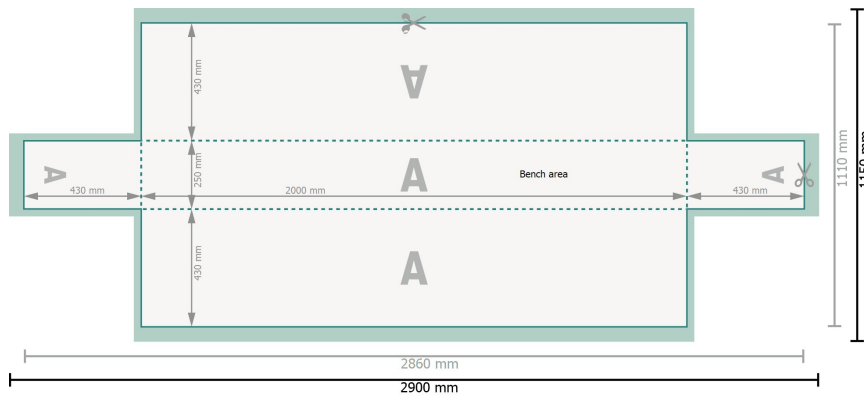

Beer bench covers, 200 x 25 cm

Dataformat (incl. 20 mm bleed):
290 x 115 cm

Trimmed size:
286 x 111 cm

Safety margin:
3 mm

Maintaining space between the text/information and the edge of the trimmed format prevents undesirable cuts.

Explanation of symbols

-  Bleed
-  Reading direction
-  Trimmed size
-  Data format
-  We will cut/perforate your product here

Please note:

Allow for trim allowance and safety margin according to instructions.

Arrange background graphics, images or graphics up to the edge of the data format.

Tolerances may occur during production due to cutting, punching and folding processes.

Printing data: Instructions and templates can be found under the menu item *Printing data* at www.onlineprinters.ie