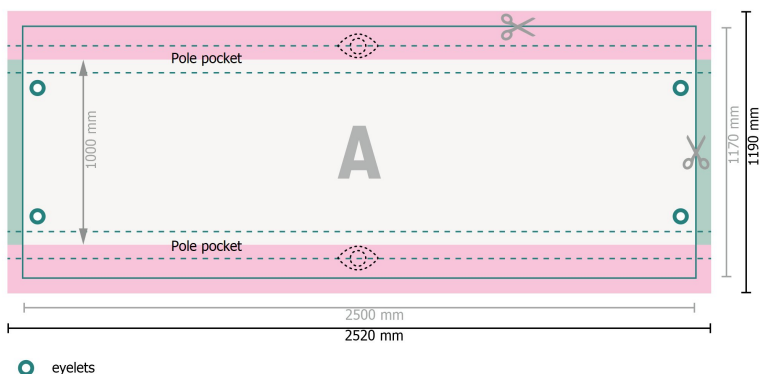

Scaffold banners, 250 x 100 cm

top and bottom, 6 cm

Data format:

252 x 119 cm

Trimmed size:

250 x 117 cm

Visible area:

250 x 100 cm

Safety margin:

40 mm

Maintaining space between the text/information and the edge of the trimmed format prevents undesirable cuts.

Explanation of symbols

-  Bleed
-  Reading direction
-  Trimmed size
-  Data format
-  We will cut/perforate your product here
-  Limited visibility area

Please note:

Allow for trim allowance and safety margin according to instructions.

Arrange background graphics, images or graphics up to the edge of the data format.

Tolerances may occur during production due to cutting, punching and folding processes.