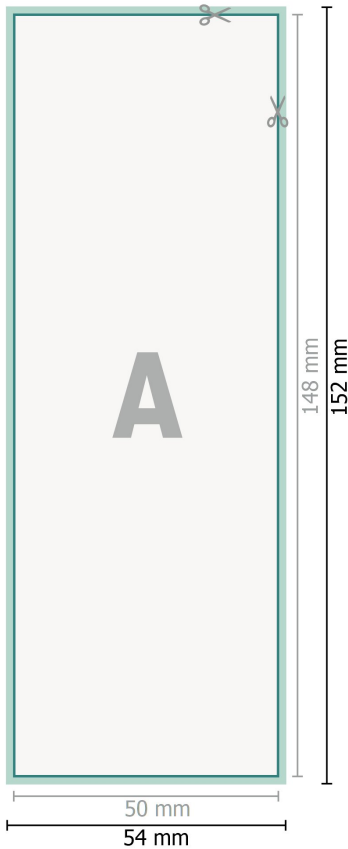

Window stickers, A6-Half

**Dataformat (incl. 2 mm bleed):**

5,4 x 15,2 cm

bleed:

2 mm

Trimmed size:

5 x 14,8 cm

Safety margin:

4 mm

Maintaining space between the text/information and the edge of the trimmed format prevents undesirable cuts.

Explanation of symbols

 Bleed

 Reading direction

 Trimmed size

 Data format

 We will cut/perforate your product here

Please note:

Allow for trim allowance and safety margin according to instructions.

Arrange background graphics, images or graphics up to the edge of the data format.

Tolerances may occur during production due to cutting, punching and folding processes.