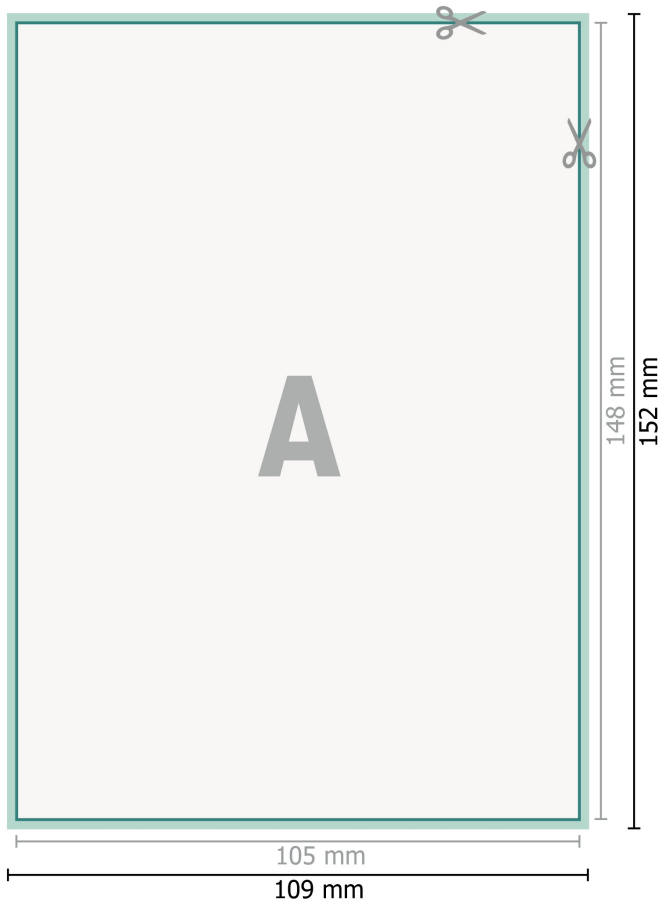

Window stickers, A6

Dataformat (incl. 2 mm bleed):

10,9 x 15,2 cm

bleed:

2 mm

Trimmed size:

10,5 x 14,8 cm

Safety margin:

4 mm

Maintaining space between the text/information and the edge of the trimmed format prevents undesirable cuts.

Explanation of symbols

 Bleed

 Reading direction

 Trimmed size

 Data format

 We will cut/perforate your product here

Please note:

Allow for trim allowance and safety margin according to instructions.

Arrange background graphics, images or graphics up to the edge of the data format.

Tolerances may occur during production due to cutting, punching and folding processes.