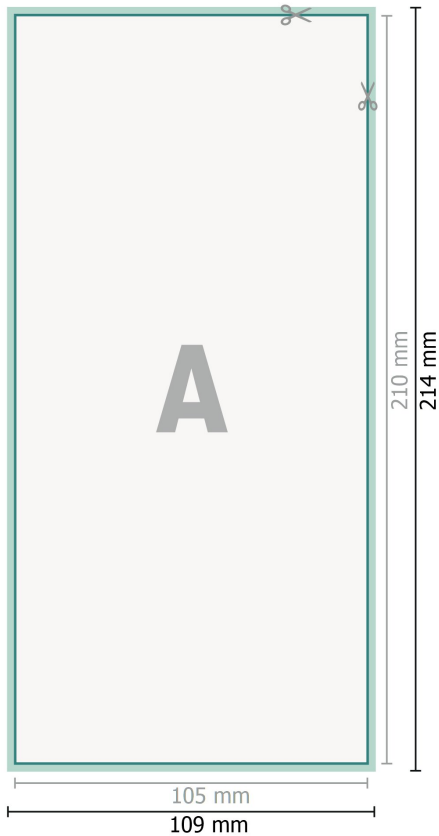

Window stickers, DL

Dataformat (incl. 2 mm bleed):

10,9 x 21,4 cm

bleed:

2 mm

Trimmed size:

10,5 x 21 cm

Safety margin:

4 mm

Maintaining space between the text/information and the edge of the trimmed format prevents undesirable cuts.

Explanation of symbols

 Bleed

 Reading direction

 Trimmed size

 Data format

 We will cut/perforate your product here

Please note:

Allow for trim allowance and safety margin according to instructions.

Arrange background graphics, images or graphics up to the edge of the data format.

Tolerances may occur during production due to cutting, punching and folding processes.