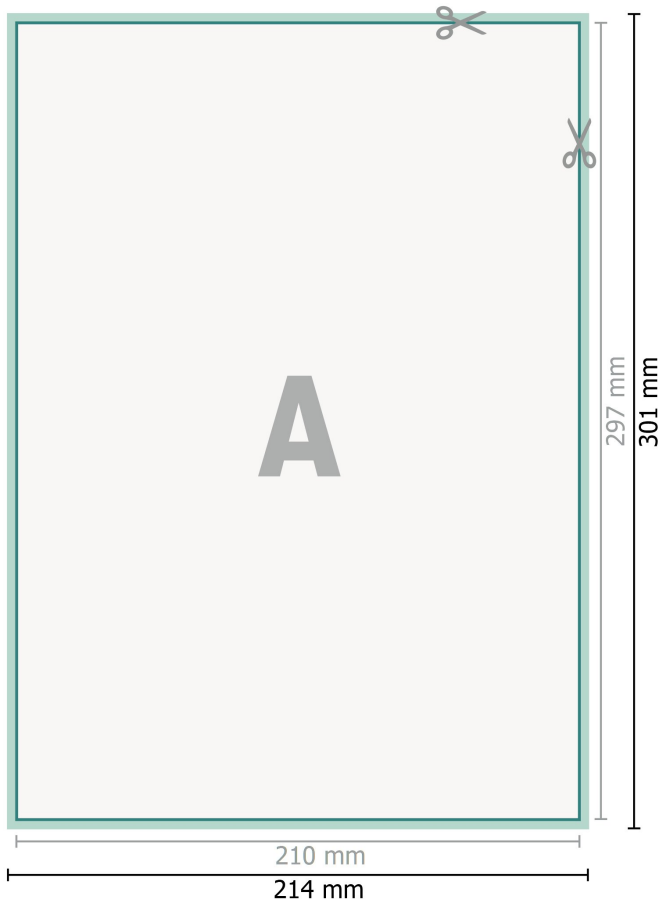

## Window stickers, A4

**Dataformat (incl. 2 mm bleed):**

21,4 x 30,1 cm

**bleed:**

2 mm

**Trimmed size:**

21 x 29,7 cm

**Safety margin:**

4 mm

Maintaining space between the text/information and the edge of the trimmed format prevents undesirable cuts.

**Explanation of symbols**

 Bleed

 Reading direction

 Trimmed size

 Data format

 We will cut/perforate your product here

---

**Please note:**

Allow for trim allowance and safety margin according to instructions.

Arrange background graphics, images or graphics up to the edge of the data format.

Tolerances may occur during production due to cutting, punching and folding processes.