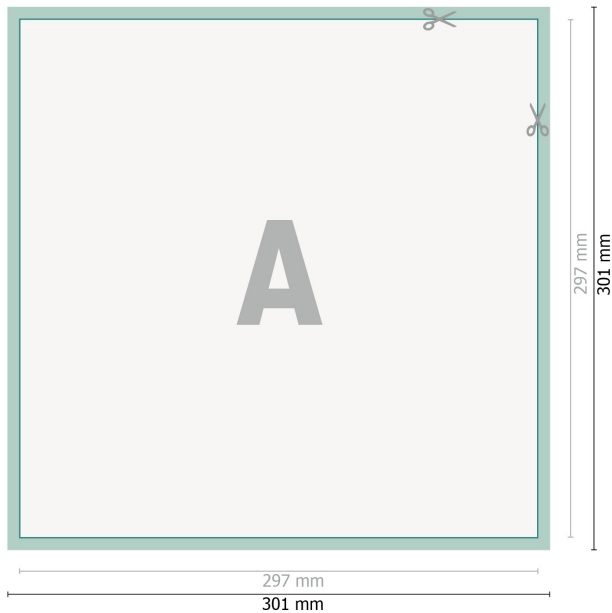

Window stickers, square 29.7 cm

**Dataformat (incl. 2 mm bleed):**

30,1 x 30,1 cm

bleed:

2 mm

Trimmed size:

29,7 x 29,7 cm

Safety margin:

4 mm

Maintaining space between the text/information and the edge of the trimmed format prevents undesirable cuts.

Explanation of symbols

 Bleed

 Reading direction

 Trimmed size

 Data format

 We will cut/perforate your product here

Please note:

Allow for trim allowance and safety margin according to instructions.

Arrange background graphics, images or graphics up to the edge of the data format.

Tolerances may occur during production due to cutting, punching and folding processes.