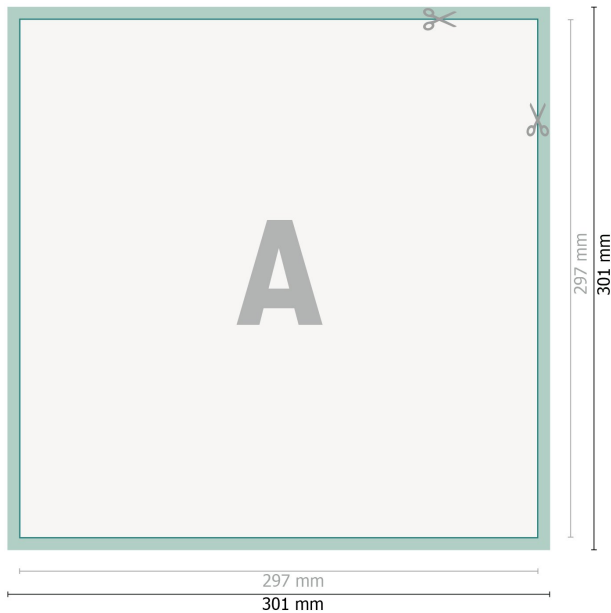

## Removable stickers, square 29.7 cm

**Dataformat (incl. 2 mm bleed):**

30,1 x 30,1 cm

**bleed:**

2 mm

**Trimmed size:**

29,7 x 29,7 cm

**Safety margin:**

4 mm

Maintaining space between the text/information and the edge of the trimmed format prevents undesirable cuts.

**Explanation of symbols**

 Bleed

 Reading direction

 Trimmed size

 Data format

 We will cut/perforate your product here

---

**Please note:**

Allow for trim allowance and safety margin according to instructions.

Arrange background graphics, images or graphics up to the edge of the data format.

Tolerances may occur during production due to cutting, punching and folding processes.