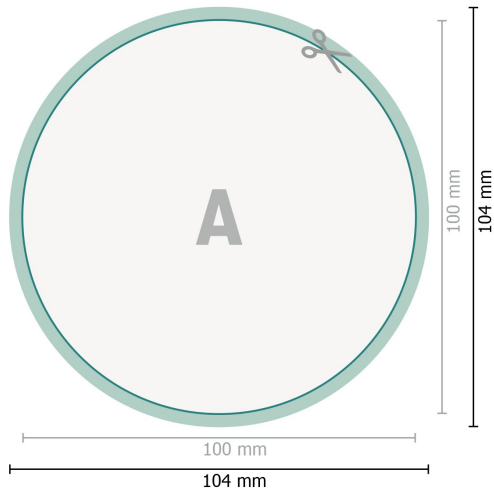

## Removable stickers, Round, 10 cm

**Dataformat (incl. 2 mm bleed):**

10,4 x 10,4 cm

**bleed:**

2 mm

**Trimmed size:**

10 x 10 cm

**Safety margin:**

4 mm

Maintaining space between the text/information and the edge of the trimmed format prevents undesirable cuts.

**Explanation of symbols**

 Bleed

 Reading direction

 Trimmed size

 Data format

 We will cut/perforate your product here

---

**Please note:**

Allow for trim allowance and safety margin according to instructions.

Arrange background graphics, images or graphics up to the edge of the data format.

Tolerances may occur during production due to cutting, punching and folding processes.