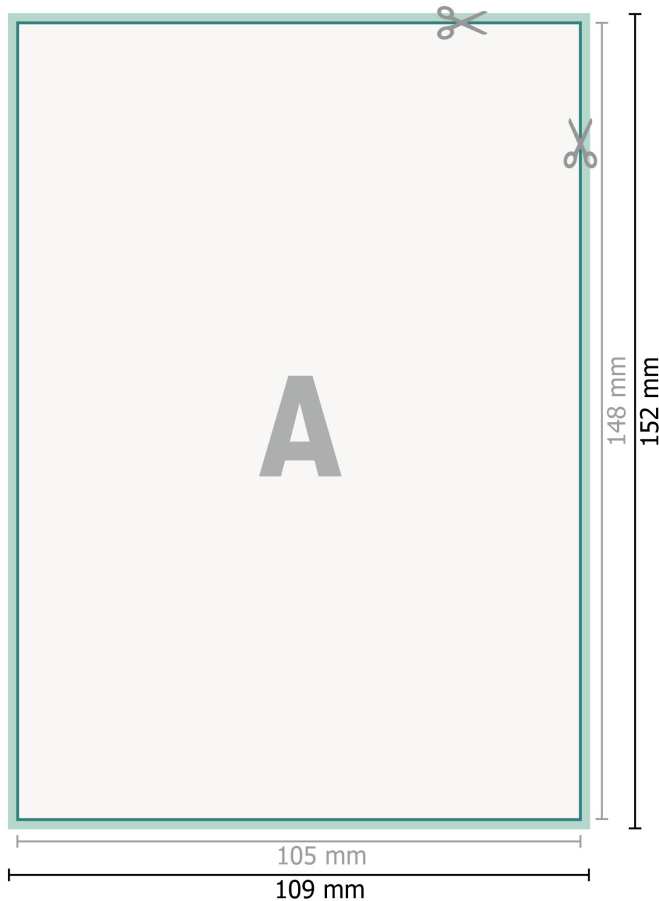

Removable stickers, A6

**Dataformat (incl. 2 mm bleed):**

10,9 x 15,2 cm

bleed:

2 mm

Trimmed size:

10,5 x 14,8 cm

Safety margin:

4 mm

Maintaining space between the text/information and the edge of the trimmed format prevents undesirable cuts.

Explanation of symbols

 Bleed

 Reading direction

 Trimmed size

 Data format

 We will cut/perforate your product here

Please note:

Allow for trim allowance and safety margin according to instructions.

Arrange background graphics, images or graphics up to the edge of the data format.

Tolerances may occur during production due to cutting, punching and folding processes.