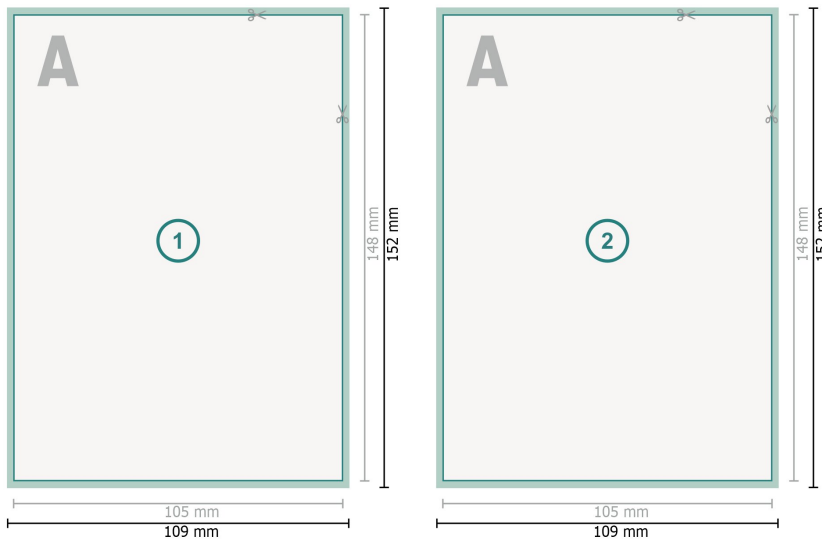

Invitation cards Portrait, A6

**Dataformat (incl. 2 mm bleed):**

10,9 x 15,2 cm

bleed:

2 mm

Trimmed size:

10,5 x 14,8 cm

Safety margin:

4 mm

Maintaining space between the text/information and the edge of the trimmed format prevents undesirable cuts.

Explanation of symbols

 Bleed

 Reading direction

 Trimmed size

 Data format

 We will cut/perforate your product here

Please note:

Allow for trim allowance and safety margin according to instructions.

Arrange background graphics, images or graphics up to the edge of the data format.

Tolerances may occur during production due to cutting, punching and folding processes.