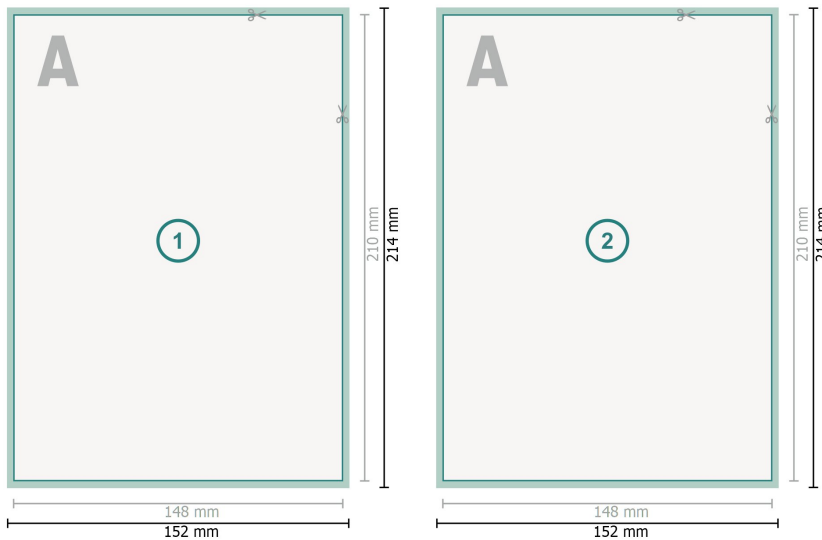

Invitation cards Portrait, A5

**Dataformat (incl. 2 mm bleed):**

15,2 x 21,4 cm

bleed:

2 mm

Trimmed size:

14,8 x 21 cm

Safety margin:

4 mm

Maintaining space between the text/information and the edge of the trimmed format prevents undesirable cuts.

Explanation of symbols

Bleed

Reading direction

Trimmed size

Data format

We will cut/perforate your product here

Please note:

Allow for trim allowance and safety margin according to instructions.

Arrange background graphics, images or graphics up to the edge of the data format.

Tolerances may occur during production due to cutting, punching and folding processes.