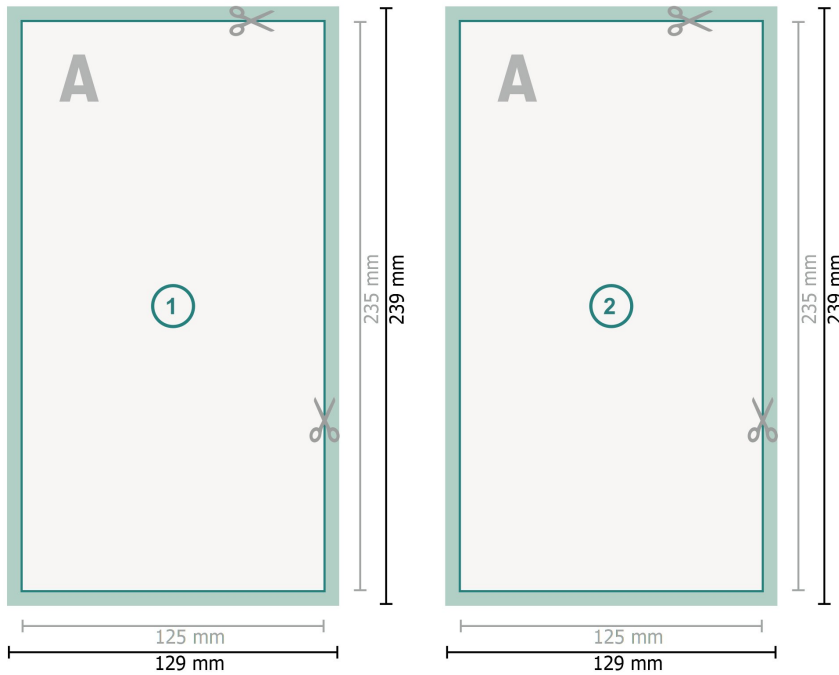

## Greeting cards Portrait, Maxi

**Dataformat (incl. 2 mm bleed):**

12,9 x 23,9 cm

**bleed:**

2 mm

**Trimmed size:**

12,5 x 23,5 cm

**Safety margin:**

4 mm

Maintaining space between the text/information and the edge of the trimmed format prevents undesirable cuts.

**Explanation of symbols**

Bleed

Reading direction

Trimmed size

Data format

We will cut/perforate your product here

---

**Please note:**

Allow for trim allowance and safety margin according to instructions.

Arrange background graphics, images or graphics up to the edge of the data format.

Tolerances may occur during production due to cutting, punching and folding processes.