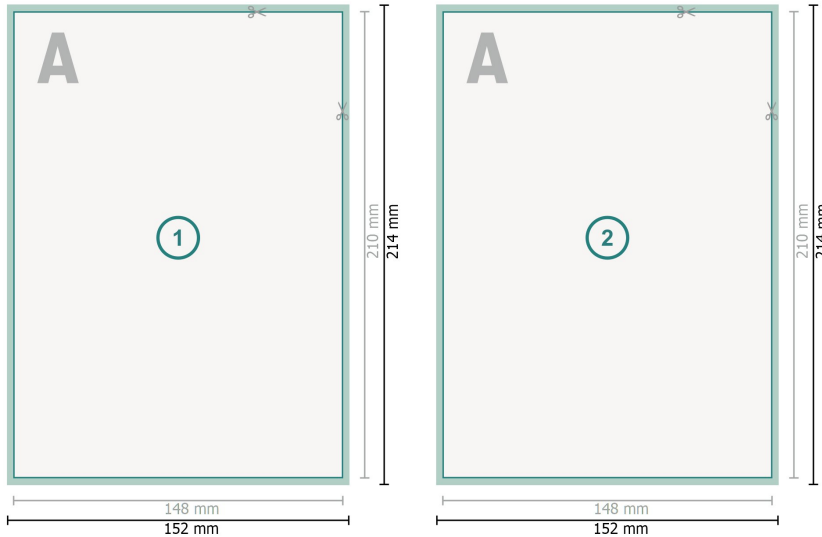

Greeting cards Portrait, A5

**Dataformat (incl. 2 mm bleed):**

15,2 x 21,4 cm

bleed:

2 mm

Trimmed size:

14,8 x 21 cm

Safety margin:

4 mm

Maintaining space between the text/information and the edge of the trimmed format prevents undesirable cuts.

Explanation of symbols

 Bleed

 Reading direction

 Trimmed size

 Data format

 We will cut/perforate your product here

Please note:

Allow for trim allowance and safety margin according to instructions.

Arrange background graphics, images or graphics up to the edge of the data format.

Tolerances may occur during production due to cutting, punching and folding processes.