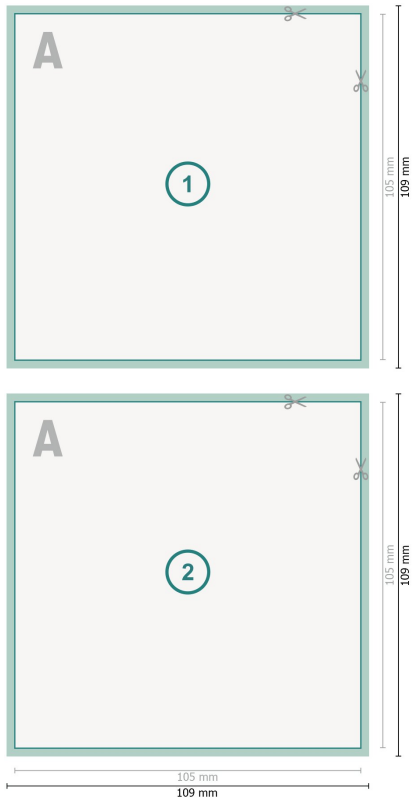

## Greeting cards Portrait, A6-Square

**Dataformat (incl. 2 mm bleed):**

10,9 x 10,9 cm

**bleed:**

2 mm

**Trimmed size:**

10,5 x 10,5 cm

**Safety margin:**

4 mm

Maintaining space between the text/information and the edge of the trimmed format prevents undesirable cuts.

**Explanation of symbols**

Bleed

Reading direction

Trimmed size

Data format

We will cut/perforate your product here

---

**Please note:**

Allow for trim allowance and safety margin according to instructions.

Arrange background graphics, images or graphics up to the edge of the data format.

Tolerances may occur during production due to cutting, punching and folding processes.