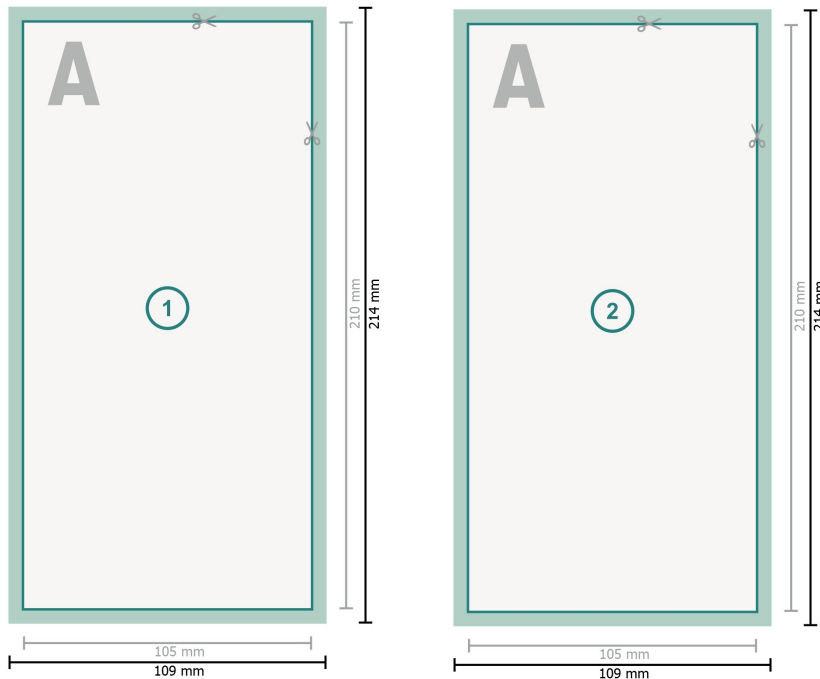

Greeting cards Portrait, DL

Dataformat (incl. 2 mm bleed):
10,9 x 21,4 cm

bleed:
2 mm

Trimmed size:
10,5 x 21 cm

Safety margin:
4 mm

Maintaining space between the text/information and the edge of the trimmed format prevents undesirable cuts.

Explanation of symbols

- Bleed
- Reading direction
- Trimmed size
- Data format
- We will cut/perforate your product here

Please note:

Allow for trim allowance and safety margin according to instructions.

Arrange background graphics, images or graphics up to the edge of the data format.

Tolerances may occur during production due to cutting, punching and folding processes.

Printing data: Instructions and templates can be found under the menu item *Printing data* at www.onlineprinters.ie