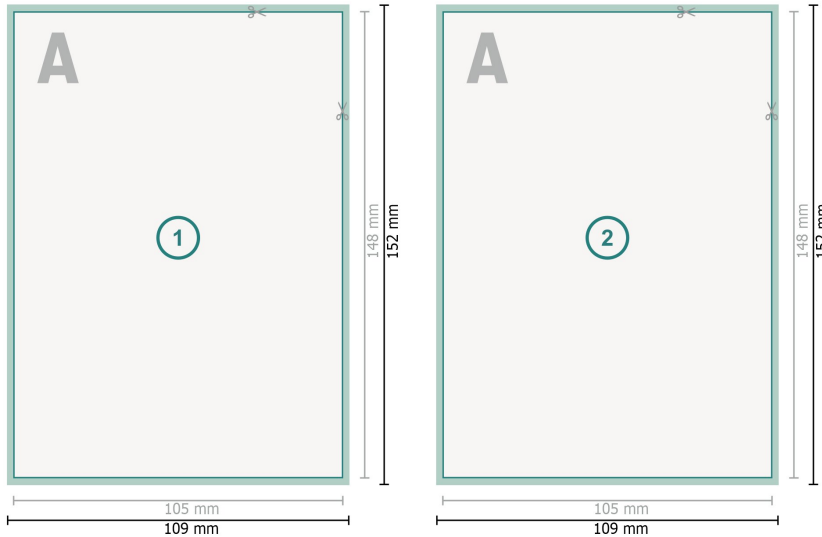

Greeting cards Portrait, A6

**Dataformat (incl. 2 mm bleed):**

10,9 x 15,2 cm

bleed:

2 mm

Trimmed size:

10,5 x 14,8 cm

Safety margin:

4 mm

Maintaining space between the text/information and the edge of the trimmed format prevents undesirable cuts.

Explanation of symbols

 Bleed

 Reading direction

 Trimmed size

 Data format

 We will cut/perforate your product here

Please note:

Allow for trim allowance and safety margin according to instructions.

Arrange background graphics, images or graphics up to the edge of the data format.

Tolerances may occur during production due to cutting, punching and folding processes.