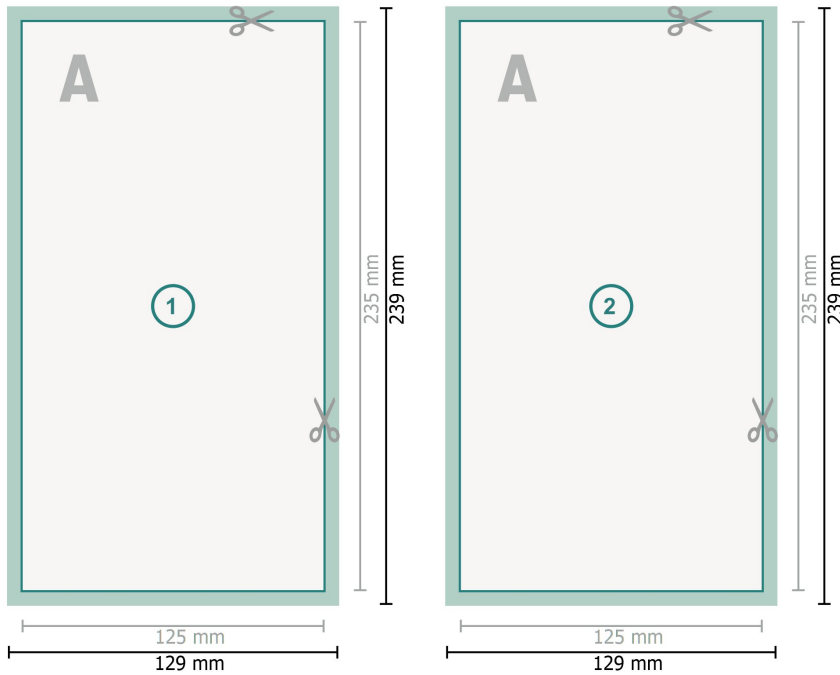

Thank you cards Portrait, Maxi

**Dataformat (incl. 2 mm bleed):**

12,9 x 23,9 cm

bleed:

2 mm

Trimmed size:

12,5 x 23,5 cm

Safety margin:

4 mm

Maintaining space between the text/information and the edge of the trimmed format prevents undesirable cuts.

Explanation of symbols

Bleed

Reading direction

Trimmed size

Data format

We will cut/perforate your product here

Please note:

Allow for trim allowance and safety margin according to instructions.

Arrange background graphics, images or graphics up to the edge of the data format.

Tolerances may occur during production due to cutting, punching and folding processes.