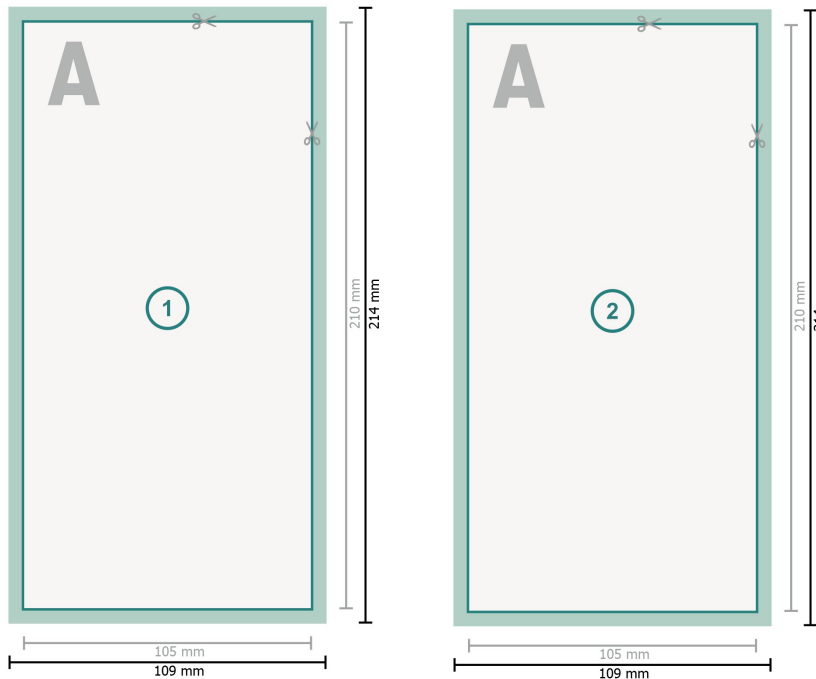

## Thank you cards Portrait, DL

**Dataformat (incl. 2 mm bleed):**  
10,9 x 21,4 cm

**bleed:**  
2 mm

**Trimmed size:**  
10,5 x 21 cm

**Safety margin:**  
4 mm

Maintaining space between the text/information and the edge of the trimmed format prevents undesirable cuts.

### Explanation of symbols

- Bleed
- Reading direction
- Trimmed size
- Data format
- We will cut/perforate your product here

### Please note:

Allow for trim allowance and safety margin according to instructions.

Arrange background graphics, images or graphics up to the edge of the data format.

Tolerances may occur during production due to cutting, punching and folding processes.