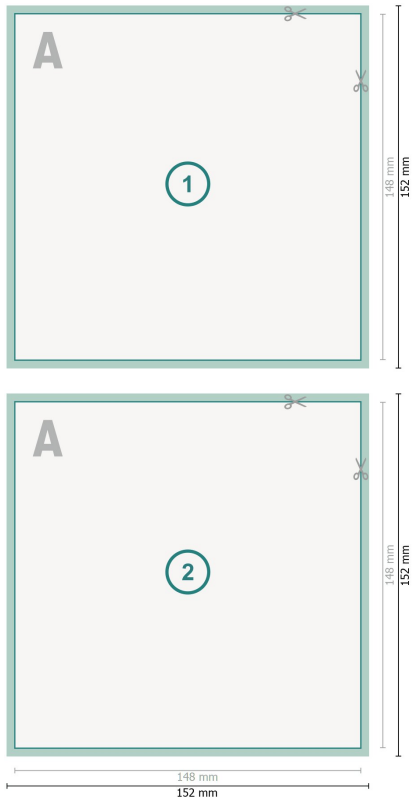

Thank you cards Portrait, A5-Square

**Dataformat (incl. 2 mm bleed):**

15,2 x 15,2 cm

bleed:

2 mm

Trimmed size:

14,8 x 14,8 cm

Safety margin:

4 mm

Maintaining space between the text/information and the edge of the trimmed format prevents undesirable cuts.

Explanation of symbols

Bleed

Reading direction

Trimmed size

Data format

We will cut/perforate your product here

Please note:

Allow for trim allowance and safety margin according to instructions.

Arrange background graphics, images or graphics up to the edge of the data format.

Tolerances may occur during production due to cutting, punching and folding processes.