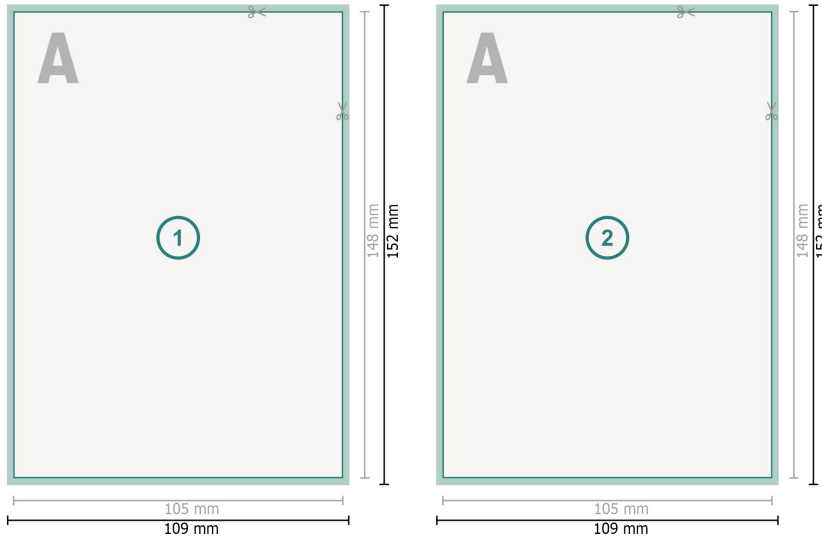

Thank you cards Portrait, A6

**Dataformat (incl. 2 mm bleed):**

10,9 x 15,2 cm

bleed:

2 mm

Trimmed size:

10,5 x 14,8 cm

Safety margin:

4 mm

Maintaining space between the text/information and the edge of the trimmed format prevents undesirable cuts.

Explanation of symbols

 Bleed

 Reading direction

 Trimmed size

 Data format

 We will cut/perforate your product here

Please note:

Allow for trim allowance and safety margin according to instructions.

Arrange background graphics, images or graphics up to the edge of the data format.

Tolerances may occur during production due to cutting, punching and folding processes.