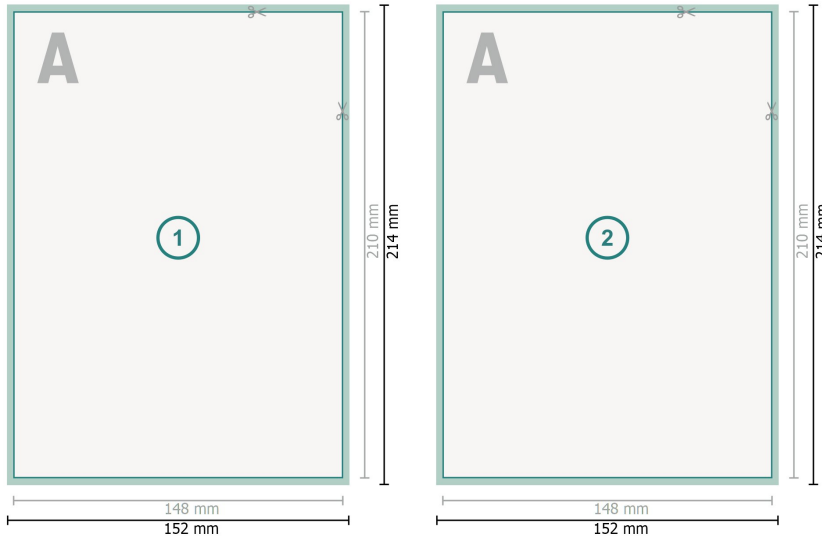

Thank you cards Portrait, A5

**Dataformat (incl. 2 mm bleed):**

15,2 x 21,4 cm

bleed:

2 mm

Trimmed size:

14,8 x 21 cm

Safety margin:

4 mm

Maintaining space between the text/information and the edge of the trimmed format prevents undesirable cuts.

Explanation of symbols

 Bleed

 Reading direction

 Trimmed size

 Data format

 We will cut/perforate your product here

Please note:

Allow for trim allowance and safety margin according to instructions.

Arrange background graphics, images or graphics up to the edge of the data format.

Tolerances may occur during production due to cutting, punching and folding processes.