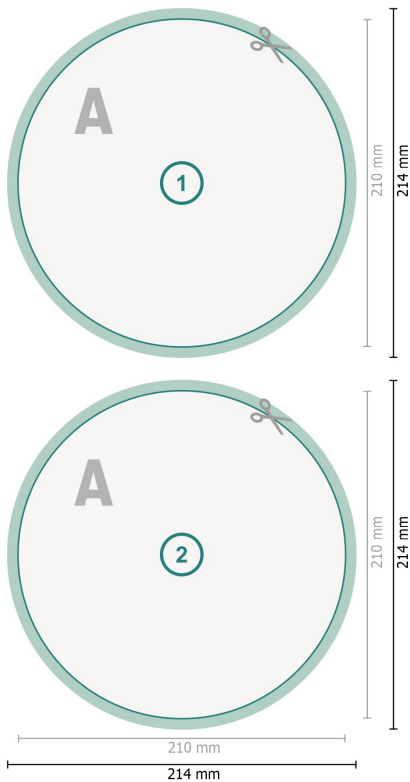

## Postcards, round, 21 cm diameter

**Dataformat (incl. 2 mm bleed):**

21,4 x 21,4 cm

**bleed:**

2 mm

**Trimmed size:**

21 x 21 cm

**Safety margin:**

4 mm

Maintaining space between the text/information and the edge of the trimmed format prevents undesirable cuts.

**Explanation of symbols**

 Bleed

 Reading direction

 Trimmed size

 Data format

 We will cut/perforate your product here

---

**Please note:**

Allow for trim allowance and safety margin according to instructions.

Arrange background graphics, images or graphics up to the edge of the data format.

Tolerances may occur during production due to cutting, punching and folding processes.