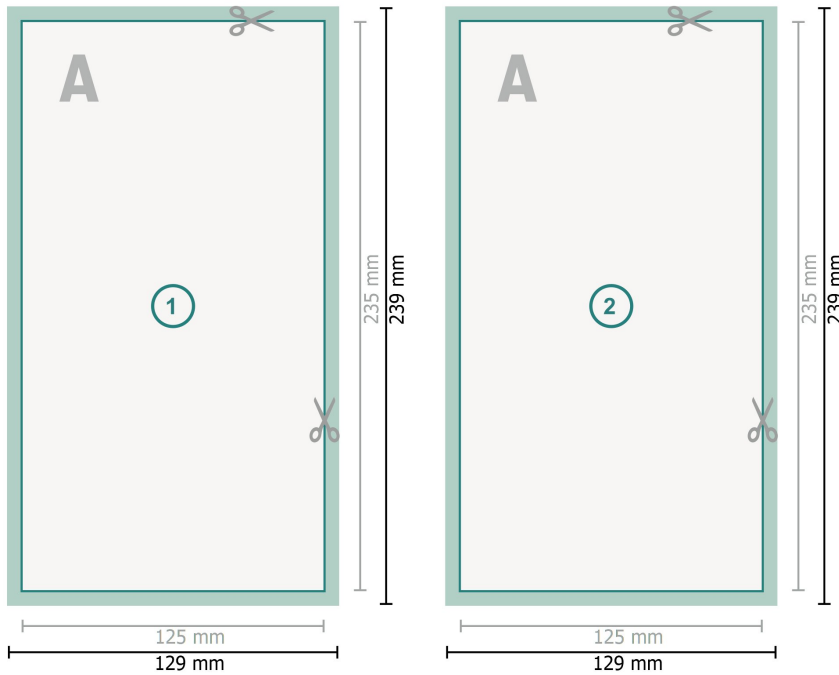

Postcards, Maxi

**Dataformat (incl. 2 mm bleed):**

12,9 x 23,9 cm

bleed:

2 mm

Trimmed size:

12,5 x 23,5 cm

Safety margin:

4 mm

Maintaining space between the text/information and the edge of the trimmed format prevents undesirable cuts.

Explanation of symbols

 Bleed

 Reading direction

 Trimmed size

 Data format

 We will cut/perforate your product here

Please note:

Allow for trim allowance and safety margin according to instructions.

Arrange background graphics, images or graphics up to the edge of the data format.

Tolerances may occur during production due to cutting, punching and folding processes.