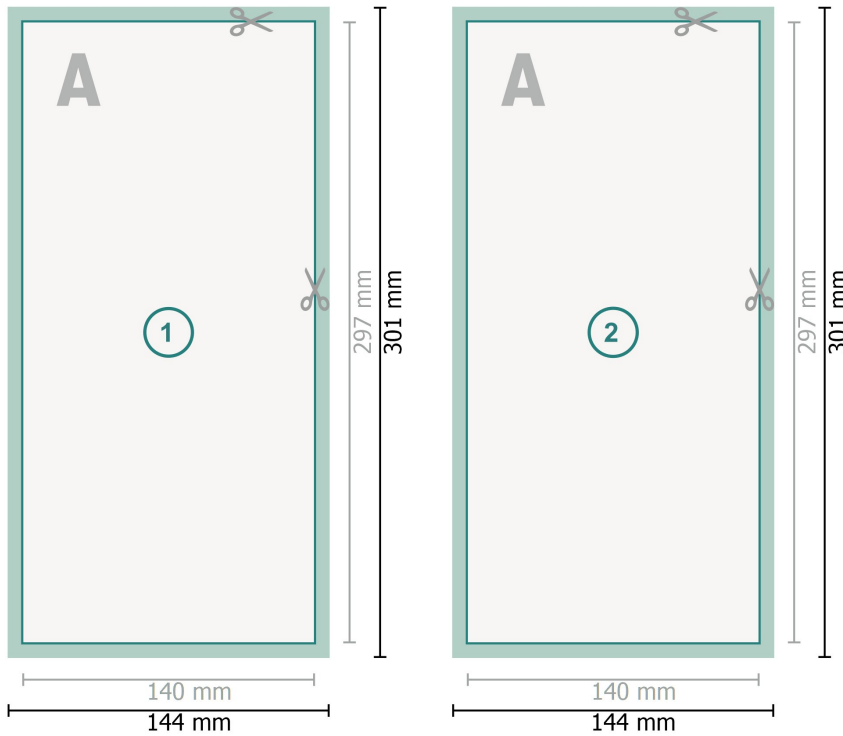

## Postcards, 1/3 A3

**Dataformat (incl. 2 mm bleed):**

14,4 x 30,1 cm

**bleed:**

2 mm

**Trimmed size:**

14 x 29,7 cm

**Safety margin:**

4 mm

Maintaining space between the text/information and the edge of the trimmed format prevents undesirable cuts.

**Explanation of symbols**

Bleed

Reading direction

Trimmed size

Data format

We will cut/perforate your product here

---

**Please note:**

Allow for trim allowance and safety margin according to instructions.

Arrange background graphics, images or graphics up to the edge of the data format.

Tolerances may occur during production due to cutting, punching and folding processes.