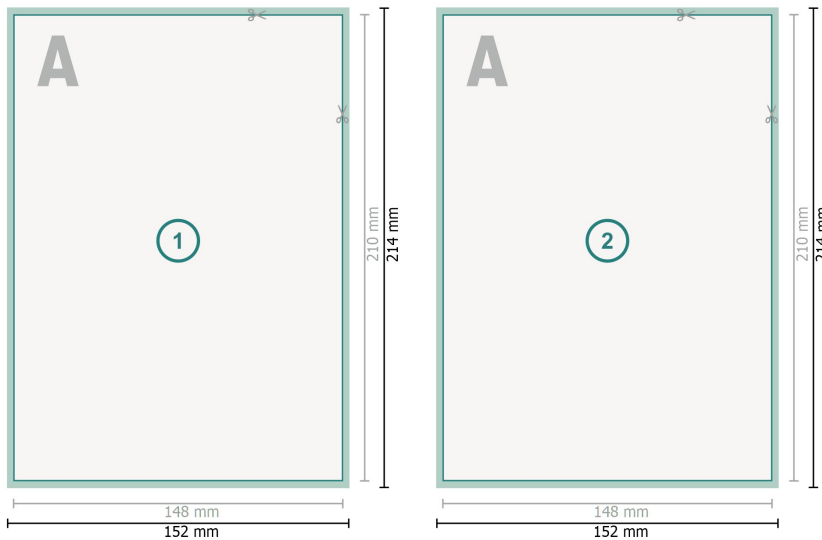

Postcards, A5

Dataformat (incl. 2 mm bleed):
15,2 x 21,4 cm

bleed:
2 mm

Trimmed size:
14,8 x 21 cm

Safety margin:
4 mm

Maintaining space between the text/information and the edge of the trimmed format prevents undesirable cuts.

Explanation of symbols

 Bleed

 Reading direction

 Trimmed size

 Data format

 We will cut/perforate your product here

Please note:

Allow for trim allowance and safety margin according to instructions.

Arrange background graphics, images or graphics up to the edge of the data format.

Tolerances may occur during production due to cutting, punching and folding processes.

Printing data: Instructions and templates can be found under the menu item *Printing data* at www.onlineprinters.ie