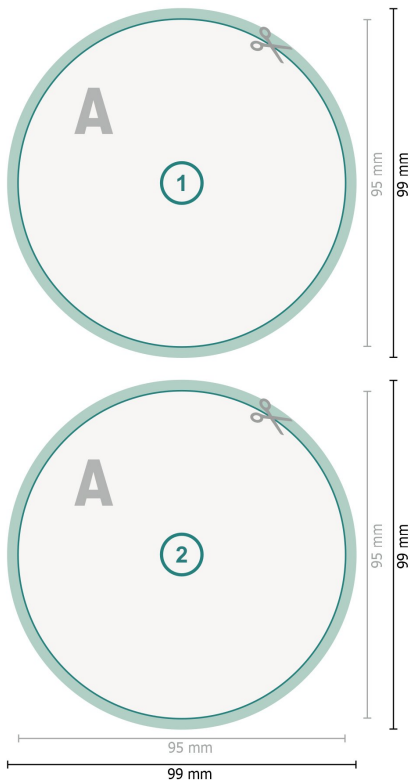

Postcards, round, 9.5 cm diameter

**Dataformat (incl. 2 mm bleed):**

9,9 x 9,9 cm

bleed:

2 mm

Trimmed size:

9,5 x 9,5 cm

Safety margin:

4 mm

Maintaining space between the text/information and the edge of the trimmed format prevents undesirable cuts.

Explanation of symbols

Bleed

Reading direction

Trimmed size

Data format

We will cut/perforate your product here

Please note:

Allow for trim allowance and safety margin according to instructions.

Arrange background graphics, images or graphics up to the edge of the data format.

Tolerances may occur during production due to cutting, punching and folding processes.