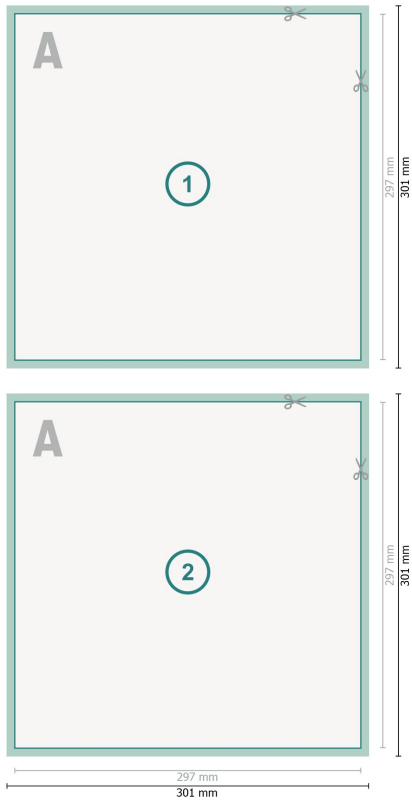

## Postcards, A3-Square

**Dataformat (incl. 2 mm bleed):**

30,1 x 30,1 cm

**bleed:**

2 mm

**Trimmed size:**

29,7 x 29,7 cm

**Safety margin:**

4 mm

Maintaining space between the text/information and the edge of the trimmed format prevents undesirable cuts.

**Explanation of symbols**

 Bleed

 Reading direction

 Trimmed size

 Data format

 We will cut/perforate your product here

---

**Please note:**

Allow for trim allowance and safety margin according to instructions.

Arrange background graphics, images or graphics up to the edge of the data format.

Tolerances may occur during production due to cutting, punching and folding processes.