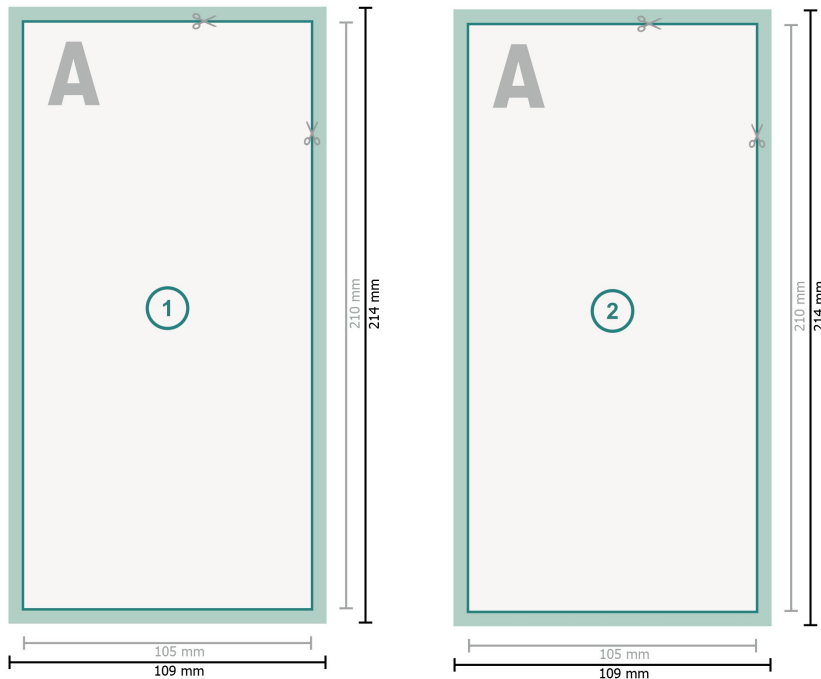

## Postcards, DL

**Dataformat (incl. 2 mm bleed):**  
10,9 x 21,4 cm

**bleed:**  
2 mm

**Trimmed size:**  
10,5 x 21 cm

**Safety margin:**  
4 mm

Maintaining space between the text/information and the edge of the trimmed format prevents undesirable cuts.

### Explanation of symbols

 Bleed

 Reading direction

 Trimmed size

 Data format

 We will cut/perforate your product here

---

### Please note:

Allow for trim allowance and safety margin according to instructions.

Arrange background graphics, images or graphics up to the edge of the data format.

Tolerances may occur during production due to cutting, punching and folding processes.