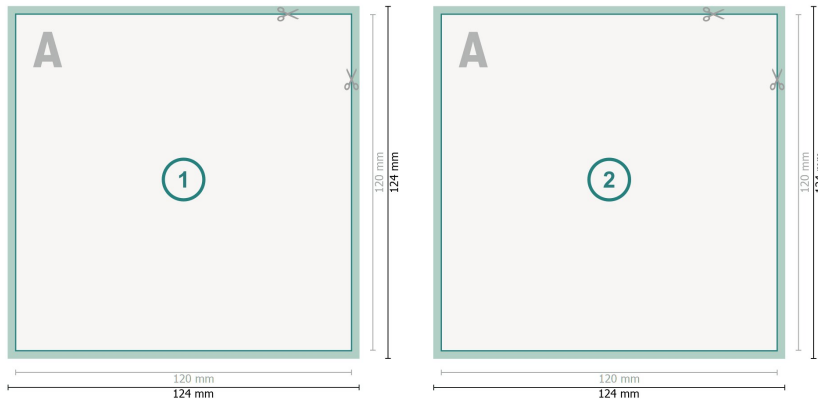

Postcards, CD-Format

Dataformat (incl. 2 mm bleed):
12,4 x 12,4 cm

bleed:
2 mm

Trimmed size:
12 x 12 cm

Safety margin:
4 mm

Maintaining space between the text/information and the edge of the trimmed format prevents undesirable cuts.

Explanation of symbols

-  Bleed
-  Reading direction
-  Trimmed size
-  Data format
-  We will cut/perforate your product here

Please note:

Allow for trim allowance and safety margin according to instructions.

Arrange background graphics, images or graphics up to the edge of the data format.

Tolerances may occur during production due to cutting, punching and folding processes.

Printing data: Instructions and templates can be found under the menu item *Printing data* at www.onlineprinters.ie