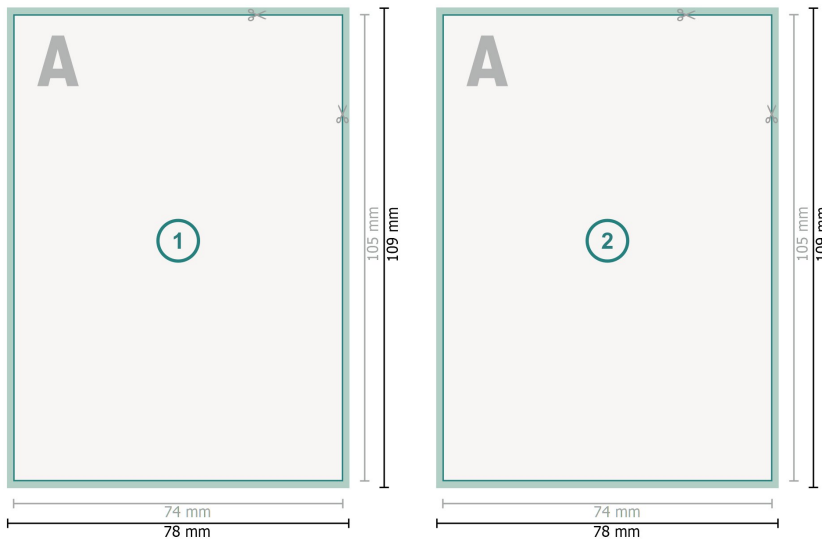

## Postcards, A7

**Dataformat (incl. 2 mm bleed):**

7,8 x 10,9 cm

**bleed:**

2 mm

**Trimmed size:**

7,4 x 10,5 cm

**Safety margin:**

4 mm

Maintaining space between the text/information and the edge of the trimmed format prevents undesirable cuts.

**Explanation of symbols**

 Bleed

 Reading direction

 Trimmed size

 Data format

 We will cut/perforate your product here

---

**Please note:**

Allow for trim allowance and safety margin according to instructions.

Arrange background graphics, images or graphics up to the edge of the data format.

Tolerances may occur during production due to cutting, punching and folding processes.