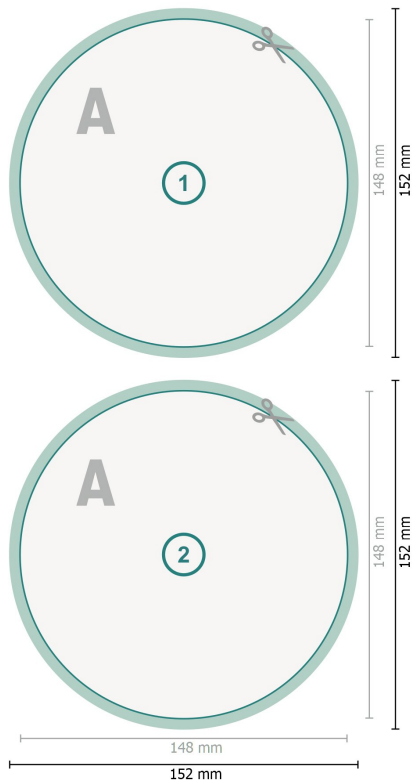

## Postcards, round, 14.8 cm diameter

**Dataformat (incl. 2 mm bleed):**

15,2 x 15,2 cm

**bleed:**

2 mm

**Trimmed size:**

14,8 x 14,8 cm

**Safety margin:**

4 mm

Maintaining space between the text/information and the edge of the trimmed format prevents undesirable cuts.

**Explanation of symbols**

 Bleed

 Reading direction

 Trimmed size

 Data format

 We will cut/perforate your product here

---

**Please note:**

Allow for trim allowance and safety margin according to instructions.

Arrange background graphics, images or graphics up to the edge of the data format.

Tolerances may occur during production due to cutting, punching and folding processes.